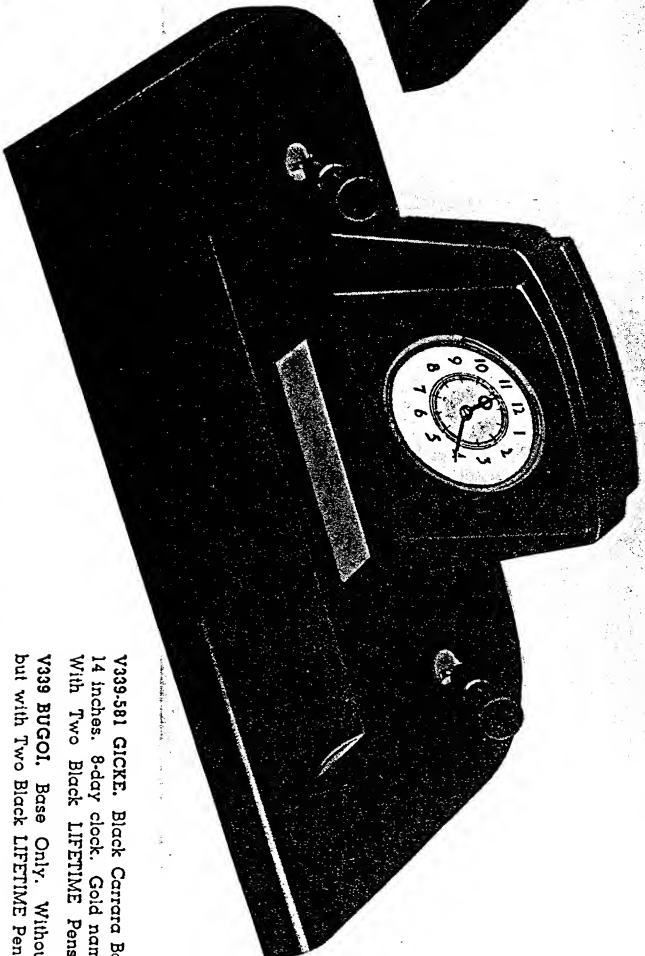

V409-582 RAPEL. Brown Onyx Base. 8 x 14 inches. 8-day clock. Gold name plate. With Two Brown LIFETIME Pens $75.00.

V409 ADEWA. Base Only. Without clock, but with Two Brown LIFETIME Pens $50.00.

V339-581 GICKE. Black Carrara Base. 8 x 14 inches. 8-day clock. Gold name plate. With Two Black LIFETIME Pens $80.00.

V339 BUGOI. Base Only. Without clock, but with Two Black LIFETIME Pens $40.00.